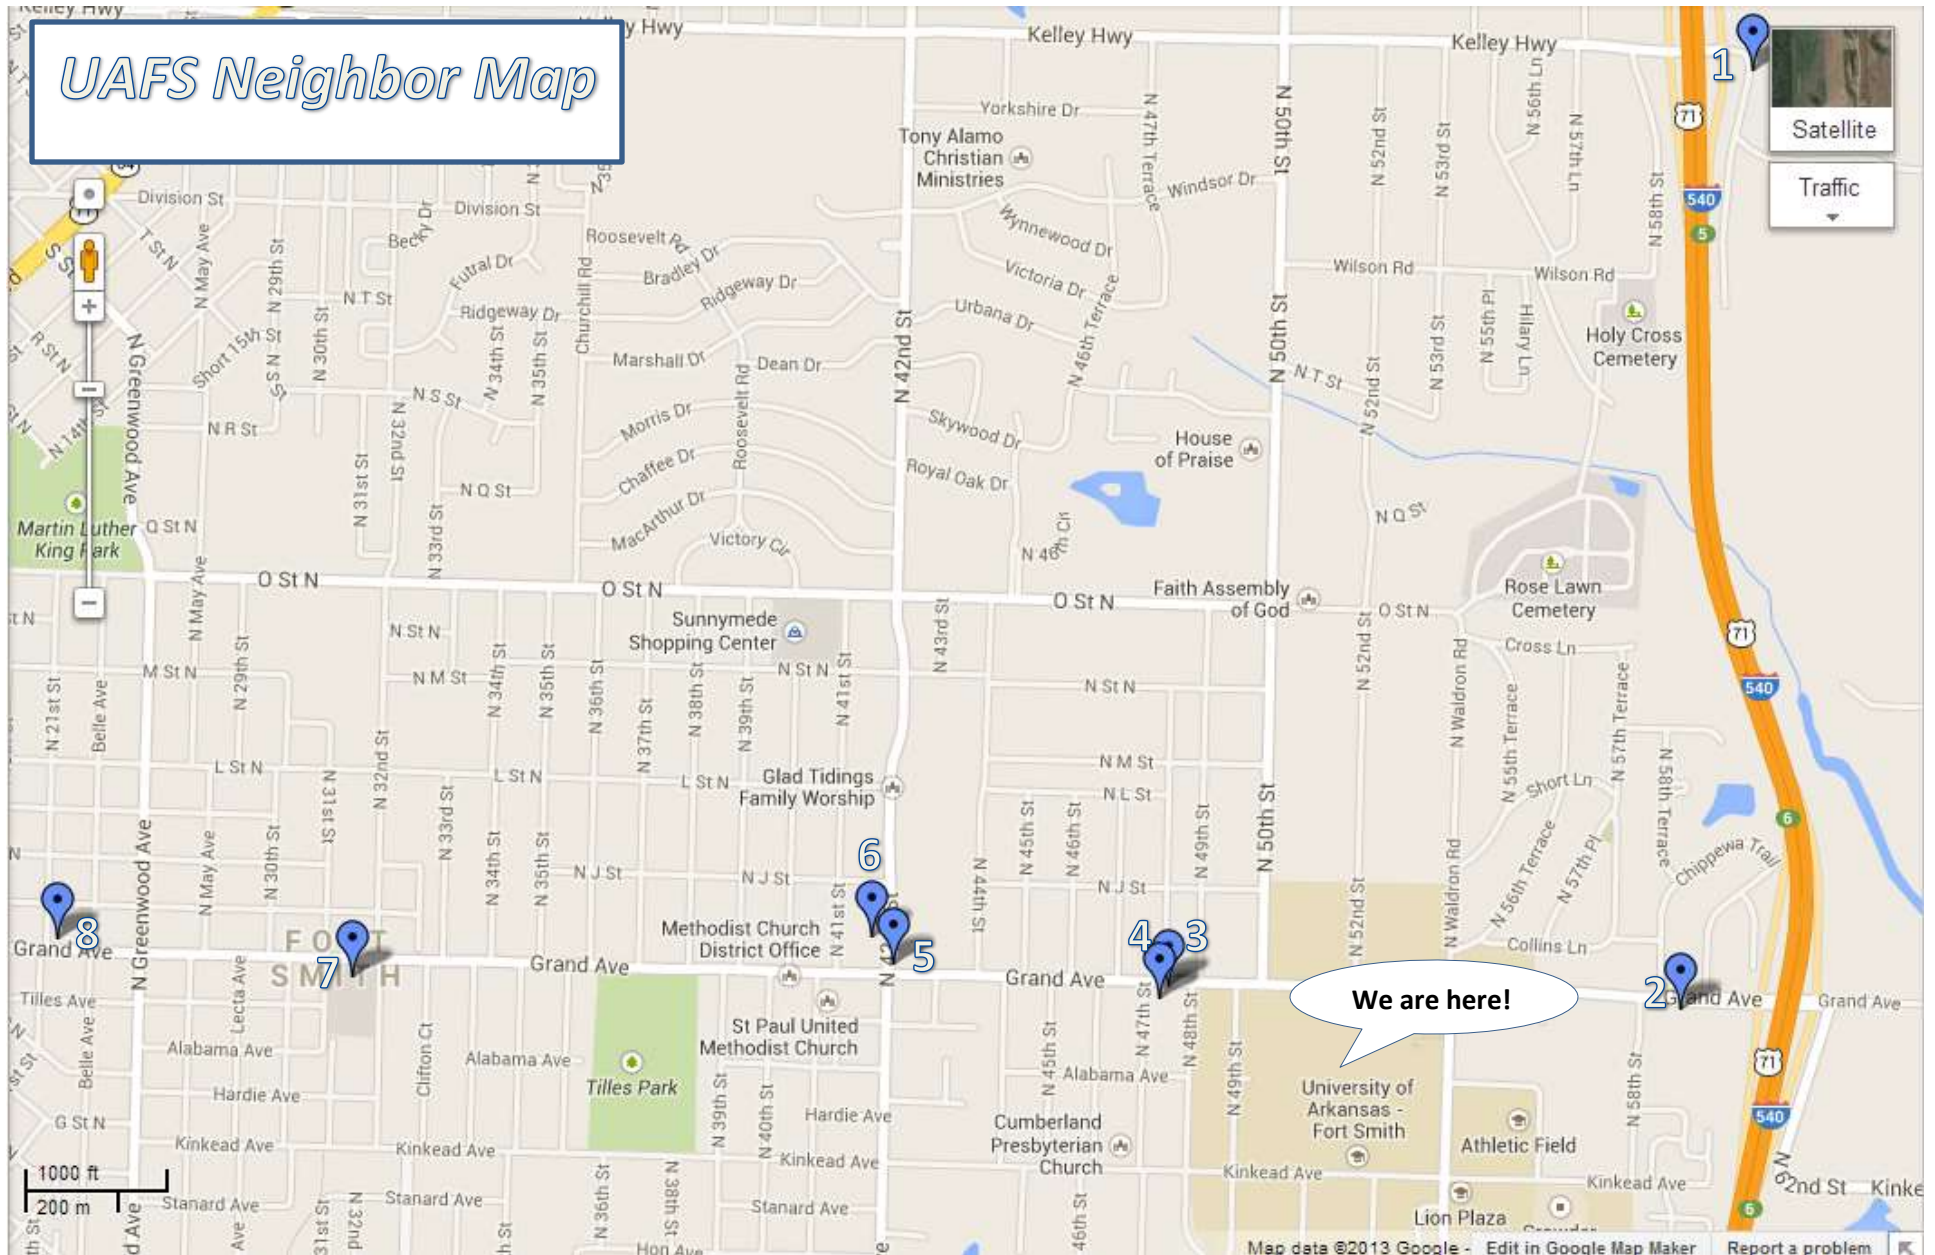

UAFS Neighbor Map

1. Walmart Supercenter
2. Chappell's Petro Plus (Gas station)
3. Sonic Drive-In (Fast food)

4. SUBWAY® Restaurants (Fast food)
5. KFC FortSmith (Fast food)
6. Hardee's(Fast food)

7. HARPS Food store
8. Pho Hoang(Vietnamese restaurant)

- 9. Pho King (Vietnamese restaurant)
- 10. Malco Cinemas (Theater)
- 11. Rogers Avenue Station Post Office
- 12. Pho Real Asian Market

- 13. Walmart Neiborhood Market
- 14. Malco Mall Trio (Theater)
- 15. Central Mall
- 16. Golden Corral (Restaurant)

- 17. Long John Silver's (Fast food)
- 18. Western Sizzlin (Restaurant)
- 19. US Post Office
- 20. Fort Smith Regional Airport
- 21. Target