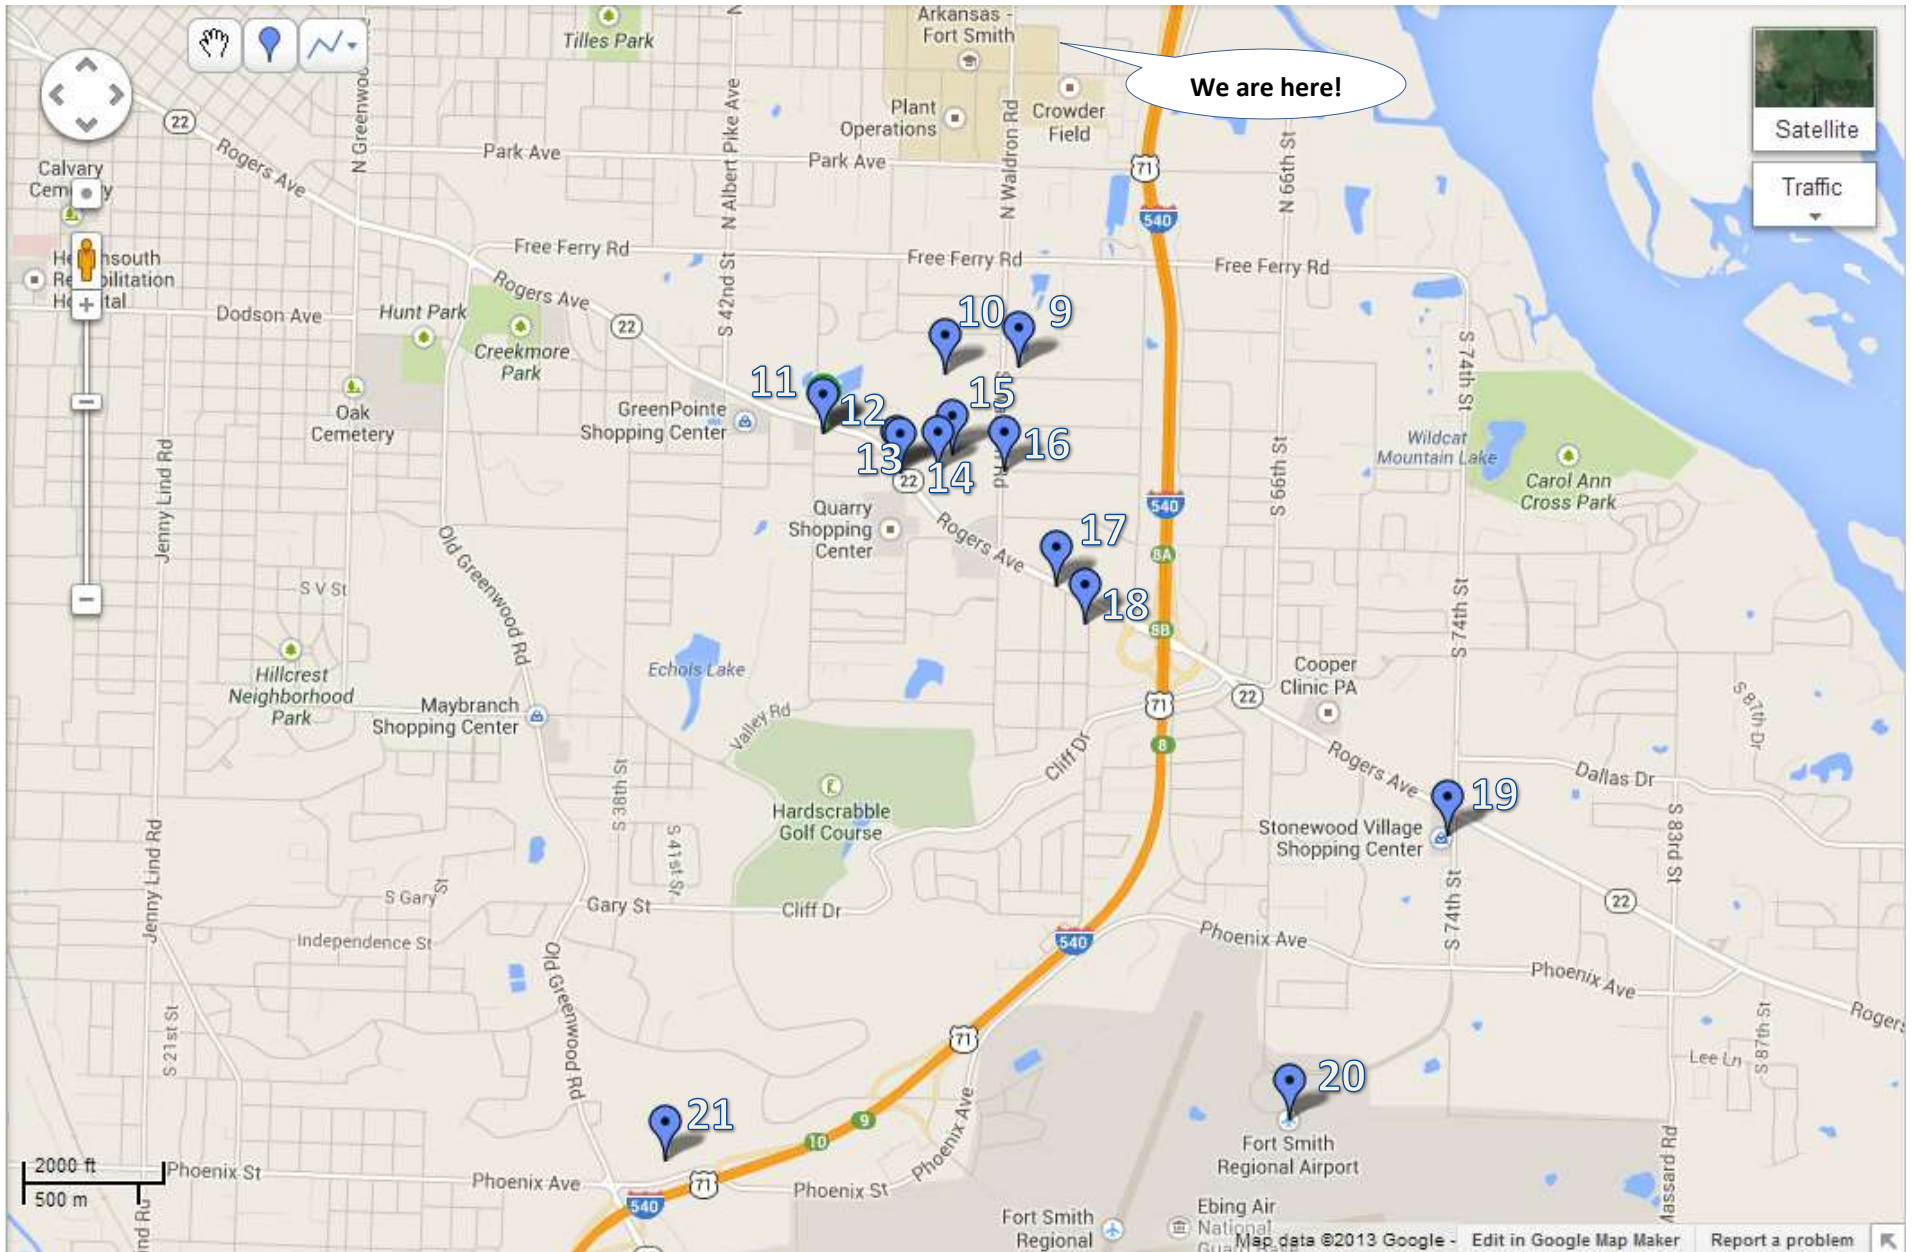

UAFS Neighbor Map

1. Walmart Supercenter
2. Chappell's Petro Plus (Gas station)
3. Sonic Drive-In (Fast food)

4. SUBWAY® Restaurants (Fast food)
5. KFC FortSmith (Fast food)
6. Hardee's(Fast food)

7. HARPS Food store
8. Pho Hoang(Vietnamese restaurant)

- 9. Pho King (Vietnamese restaurant)
- 10. Malco Cinemas (Theater)
- 11. Rogers Avenue Station Post Office
- 12. Pho Real Asian Market

- 13. Walmart Neiborhood Market
- 14. Malco Mall Trio (Theater)
- 15. Central Mall
- 16. Golden Corral (Restaurant)

- 17. Long John Silver's (Fast food)
- 18. Western Sizzlin (Restaurant)
- 19. US Post Office
- 20. Fort Smith Regional Airport
- 21. Target